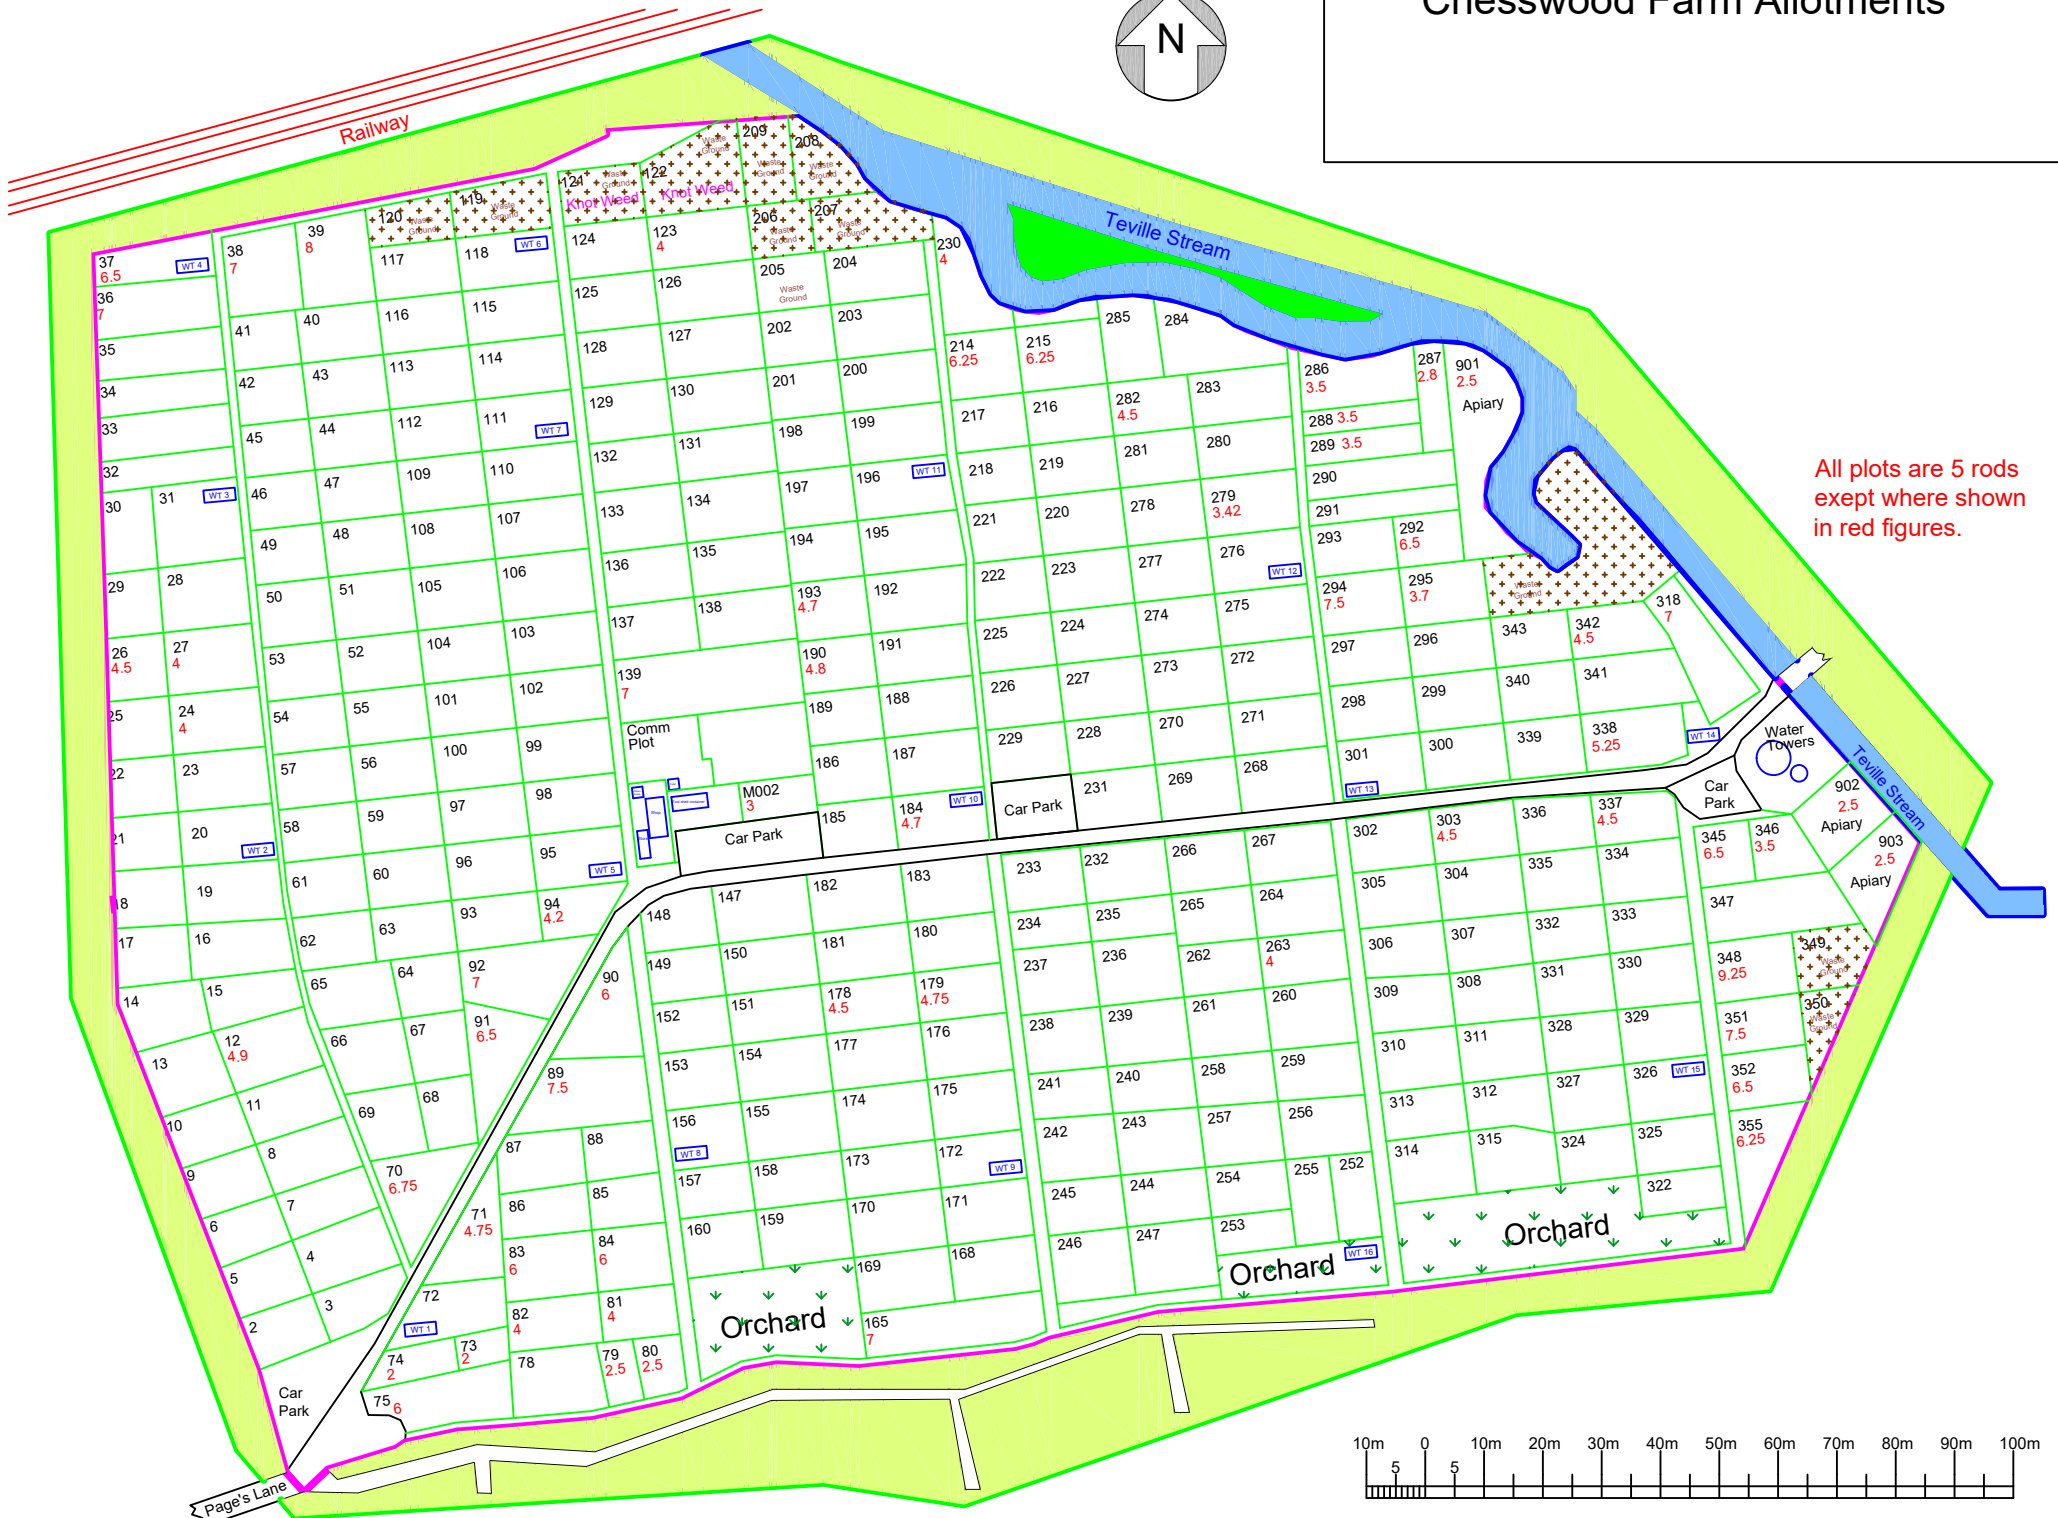

Chesswood Farm Allotments

All plots are 5 rods
except where shown
in red figures.