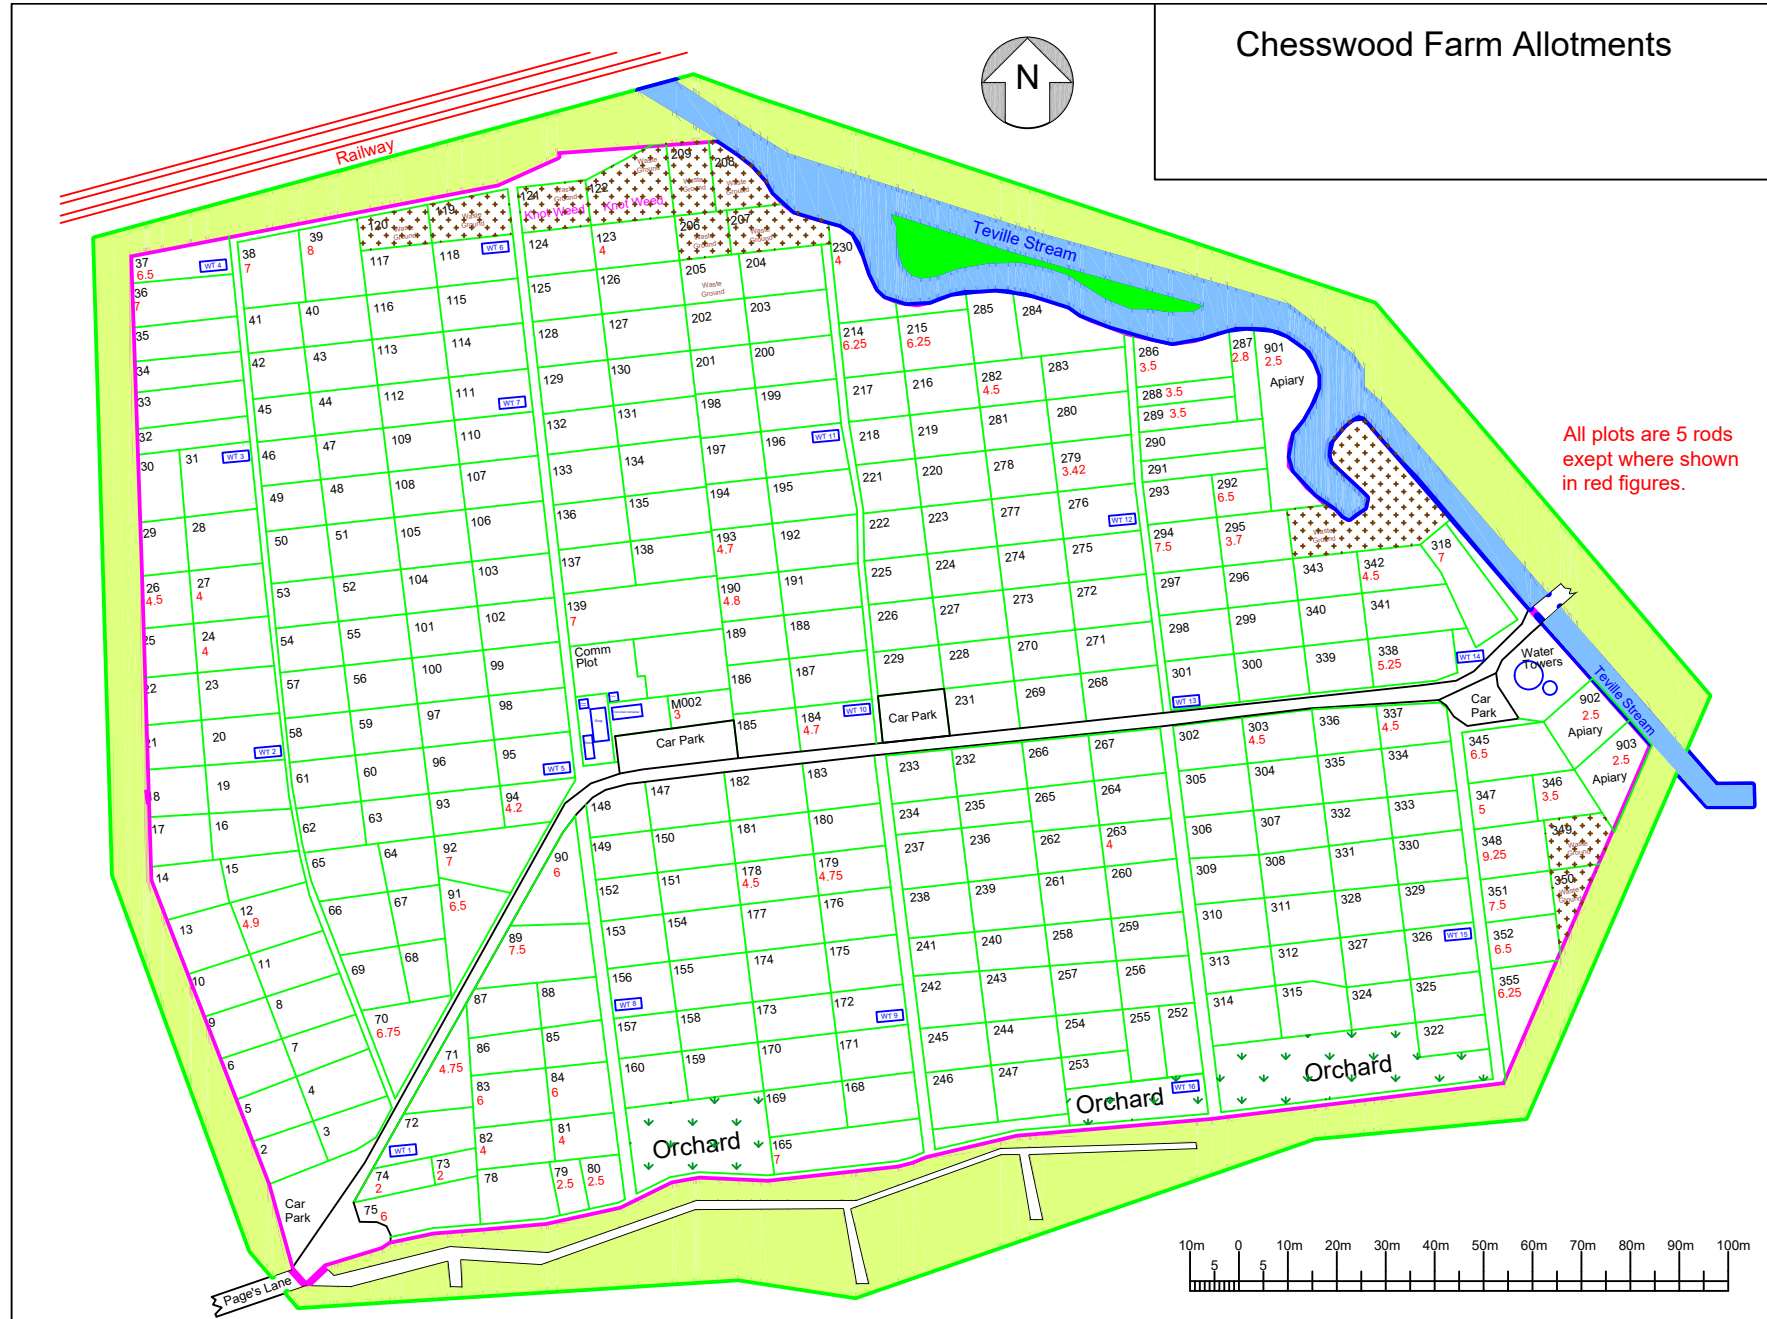

# Chesswood Farm Allotments

All plots are 5 rods  
except where shown in  
red figures.