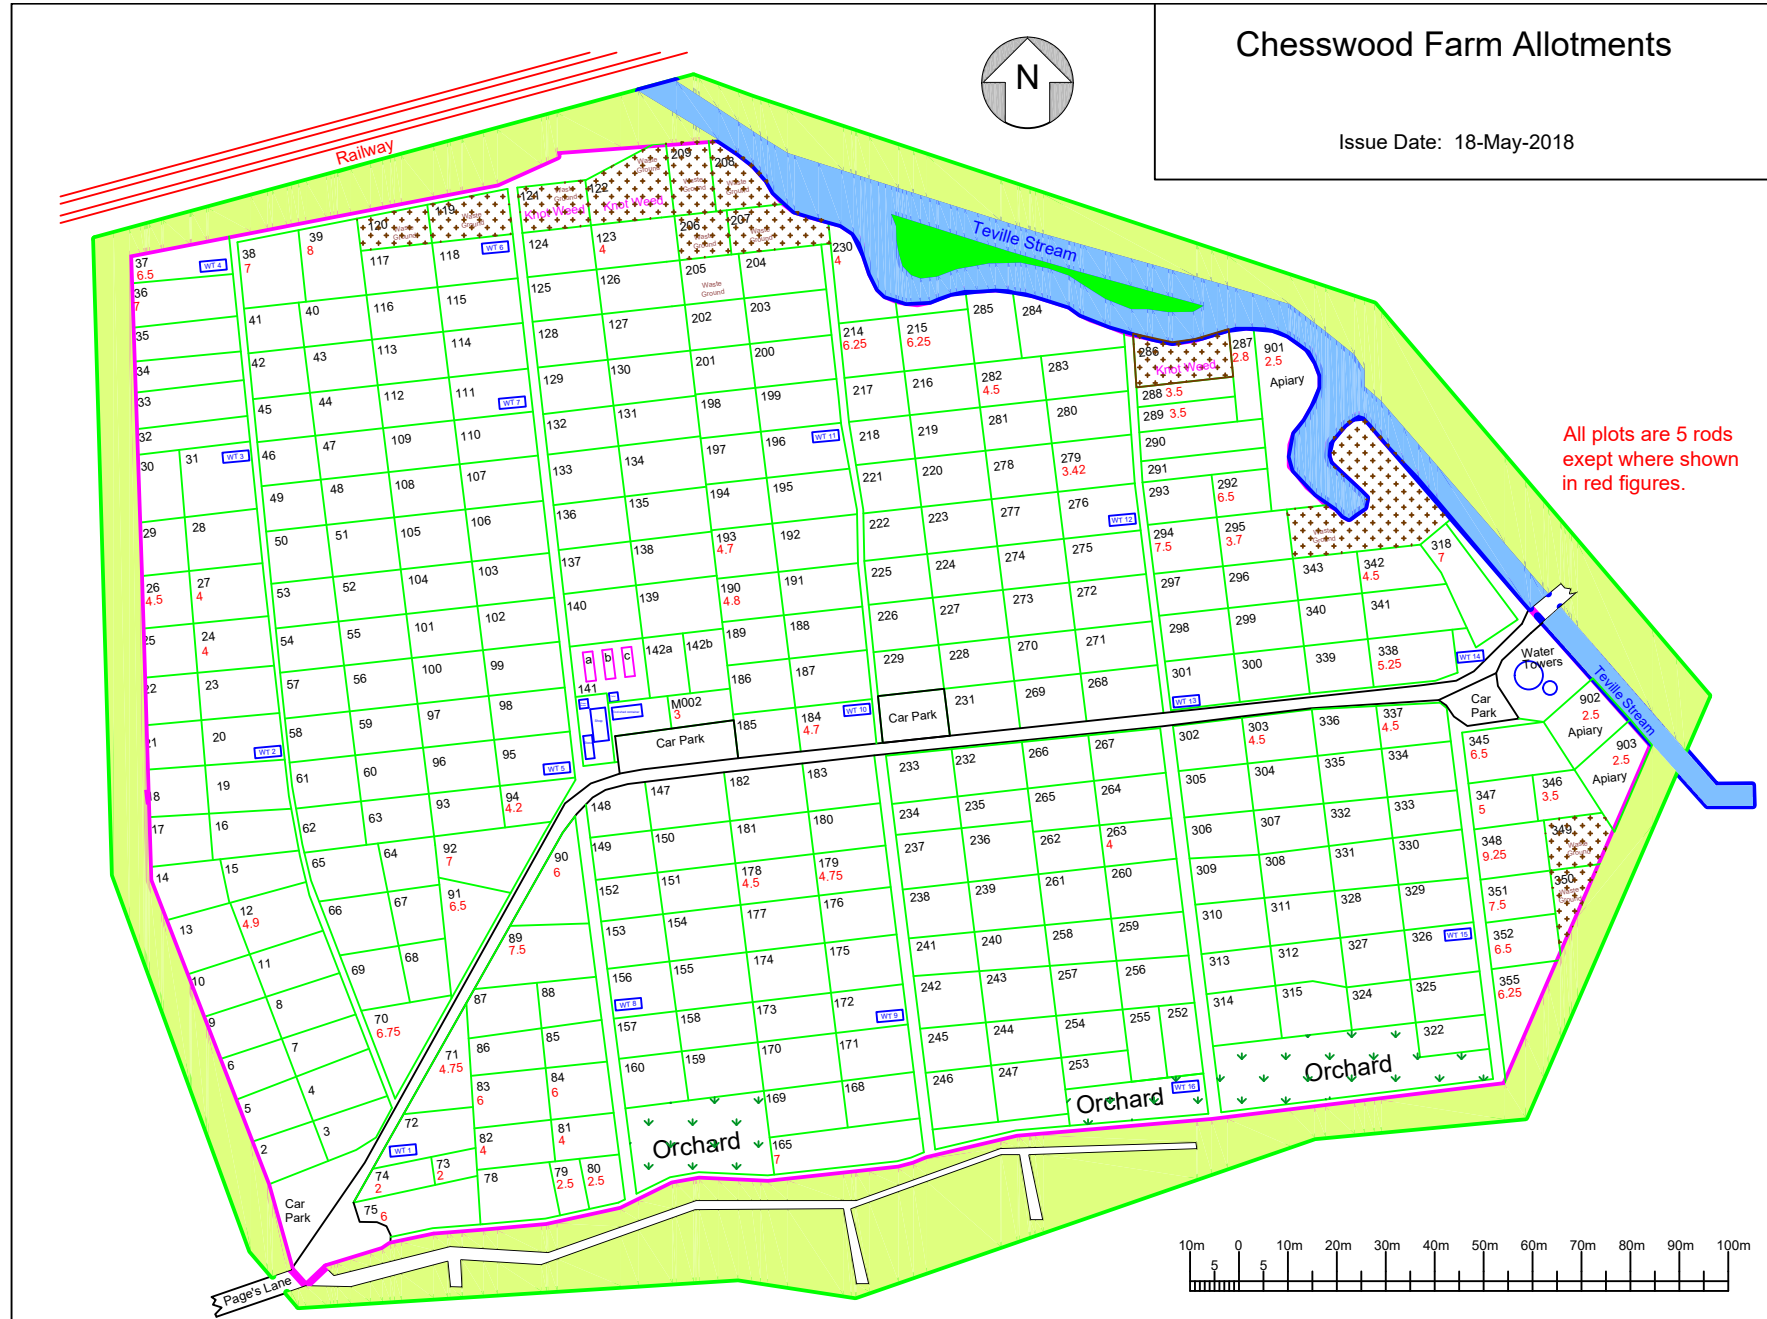

# Chesswood Farm Allotments

Issue Date: 18-May-2018

All plots are 5 rods  
except where shown in  
red figures.