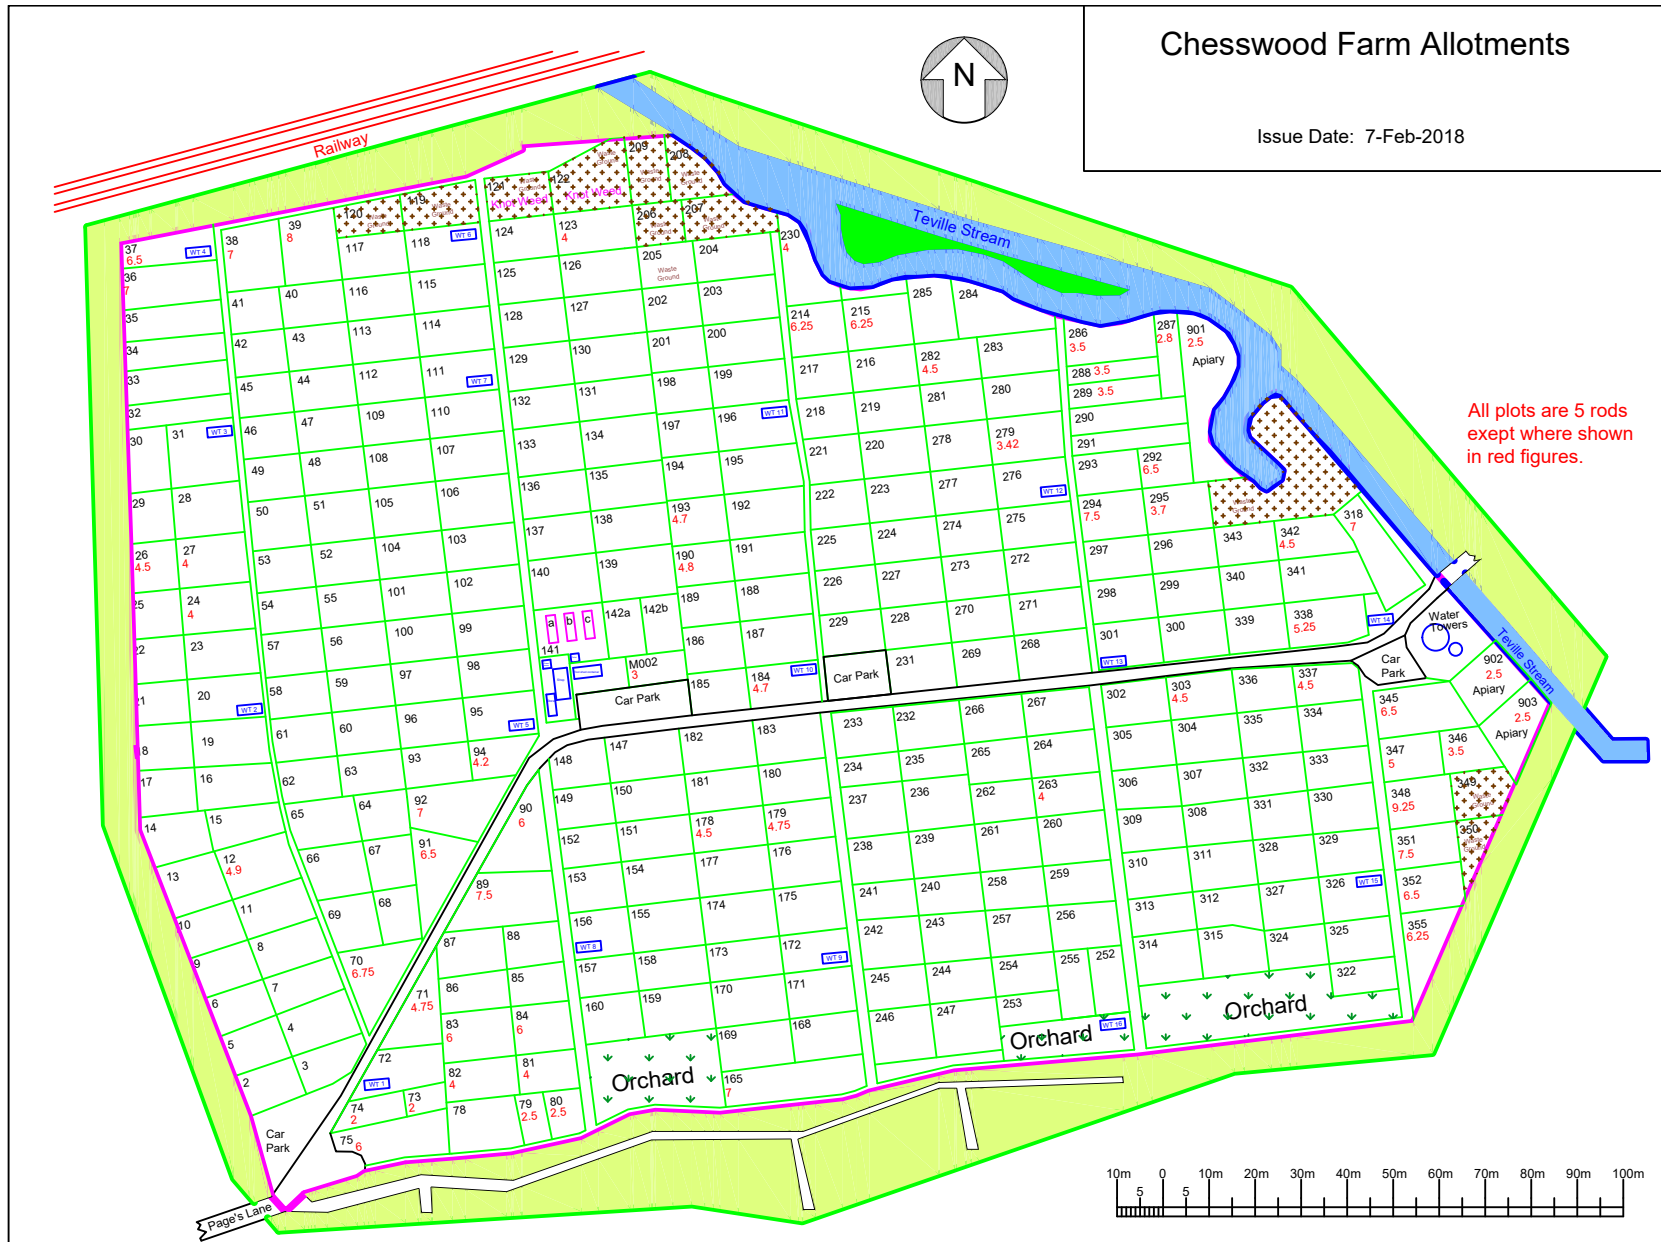

Chesswood Farm Allotments

Issue Date: 7-Feb-2018

All plots are 5 rods
except where shown
in red figures.